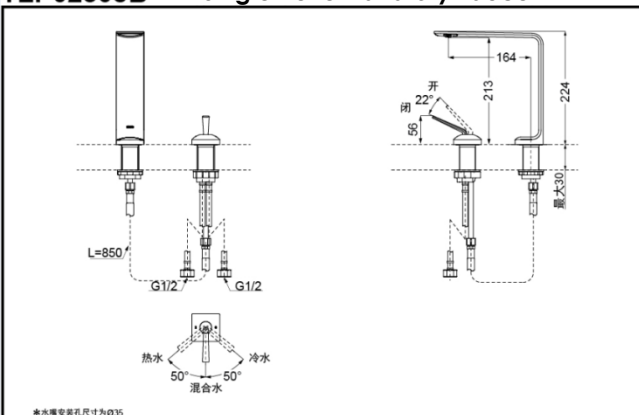

TOTO

Single-Lever Lavatory Faucet

TLP02307B

TLP02308B

TLP02307B
(W/ pop-up waste)

TLP02308B
(W/O pop-up waste)

Comfort Glide

Reduce The Water Technology

TLP02307B Single-Lever Lavatory Faucet

TOTO(CHINA) CO.,LTD. All rights reserved.

TLP02308B Single-Lever Lavatory Faucet

TOTO(CHINA) CO.,LTD. All rights reserved.

TOTO(CHINA) CO.,LTD. www.toto.com.cn

FEATURES

- Elegant appearance.
- Stainless steel material, ultra-thin faucet edge for only 3mm.Beautiful curves by seamless welding and wide flow reveal elegant taste.
- Easy installation and operation.

SPECIFICS

Water Inlet Requirement :
0.05MPa(Dynamic Pressure)~
1.0MPa(Static Pressure)
Water Efficiency : Grade 1

OTHERS

Series: ZL