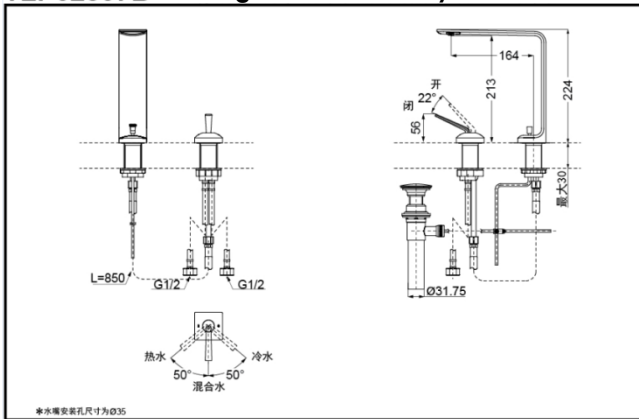

TOTO

Single-Lever Lavatory Faucet

TLP02307B

TLP02308B

TLP02307B
(W/ pop-up waste)

TLP02308B
(W/O pop-up waste)

Comfort Glide

Reduce The Water Technology

TLP02307B Single-Lever Lavatory Faucet

TOTO(CHINA) CO.,LTD. All rights reserved.

TLP02308B Single-Lever Lavatory Faucet

TOTO(CHINA) CO.,LTD. All rights reserved.

TOTO(CHINA) CO.,LTD. www.toto.com.cn

FEATURES

- Elegant appearance.
- Stainless steel material, ultra-thin faucet edge for only 3mm.Beautiful curves by seamless welding and wide flow reveal elegant taste.
- Easy installation and operation.

SPECIFICS

Water Inlet Requirement :
0.05MPa(Dynamic Pressure)~
1.0MPa(Static Pressure)
Water Efficiency : Grade 1

OTHERS

Series: ZL